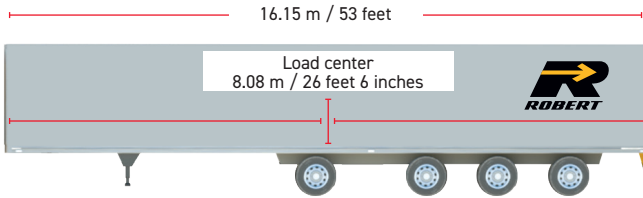

Including merchandise, wrapping material, pallets and load securing devices.

3 axle semi-trailer

Maximum recommended weight inside the semi-trailer / 3 axles :

Semi-trailer	Dry		Heated		Reefer	
	Normal	Thaw	Normal	Thaw	Normal	Thaw
Quebec/Ont/ Maritimes	30,844 kg 68,000 lb	24,494 kg 54,000 lb	30,391 kg 67,000 lb	24,040 kg 53,000 lb	29,710 kg 65,500 lb	23,360 kg 51,500 lb
Intra-Quebec	30,844 kg 68,000 lb	24,494 kg 54,000 lb	30,391 kg 67,000 lb	24,040 kg 53,000 lb	29,710 kg 65,500 lb	23,360 kg 51,500 lb
Intra-Ontario	30,844 kg 68,000 lb	30,844 kg 68,000 lb	30,391 kg 67,000 lb	30,391 kg 67,000 lb	29,484 kg 65,000 lb	29,484 kg 65,500 lb

Including merchandise, wrapping material, pallets and load securing devices.

4 axle semi-trailer

Maximum recommended weight inside the semi-trailer / 2 axles :

Semi-trailer	Dry		Heated		Reefer	
	Normal	Thaw	Normal	Thaw	Normal	Thaw
Quebec/Ont/ Maritimes	36,740 kg 81,000 lb	29,710 kg 65,500 lb	36,287 kg 80,000 lb	29,257 kg 64,500 lb	35,834 kg 79,000 lb	28,803 kg 63,500 lb
Intra-Quebec	36,740 kg 81,000 lb	29,710 kg 65,500 lb	36,287 kg 80,000 lb	29,257 kg 64,500 lb	35,834 kg 79,000 lb	28,803 kg 63,500 lb
Intra-Ontario	36,740 kg 81,000 lb	36,740 kg 81,000 lb	36,287 kg 80,000 lb	36,287 kg 80,000 lb	35,834 kg 79,000 lb	35,834 kg 79,000 lb
Michigan	59,000 lb 26,761 kg	59,000 lb 26,761 kg	58,000 lb 26,308 kg	58,000 lb 26,308 kg		