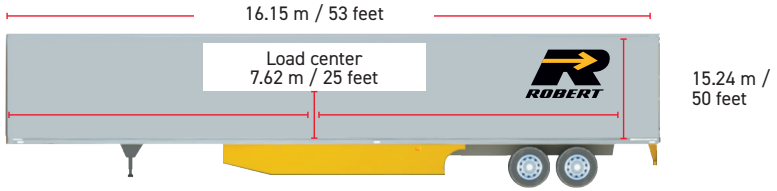

Weight Charts

For normal period and thaw period

Robert.ca

2 axle semi-trailer

Maximum recommended weight inside the semi-trailer / 2 axles :

Semi-trailer	Dry		Heated		Reefer	
	Normal	Thaw	Normal	Thaw	Normal	Thaw
Quebec/Ont/ Maritimes	24,948 kg 55,000 lb	20,865 kg 46,000 lb	24,494 kg 54,000 lb	20,412 kg 45,000 lb	23,814 kg 52,500 lb	19,731 kg 43,500 lb
Intra-Quebec	24,948 kg 55,000 lb	20,865 kg 46,000 lb	24,494 kg 54,000 lb	20,412 kg 45,000 lb	23,814 kg 52,500 lb	19,731 kg 43,500 lb
Intra-Ontario	24,948 kg 55,000 lb	24,948 kg 55,000 lb	24,494 kg 54,000 lb	24,494 kg 54,000 lb	23,814 kg 52,500 lb	23,814 kg 52,500 lb
USA	45,000 lb 20,412 kg	45,000 lb 20,412 kg	44,000 lb 19,958 kg	44,000 lb 19,958 kg	42,500 lb 19,278 kg	42,500 lb 19,278 kg

Including merchandise, wrapping material, pallets and load securing devices.

3 axle semi-trailer

Maximum recommended weight inside the semi-trailer / 3 axles :

Semi-trailer	Dry		Heated		Reefer	
	Normal	Thaw	Normal	Thaw	Normal	Thaw
Quebec/Ont/ Maritimes	30,844 kg 68,000 lb	24,494 kg 54,000 lb	30,391 kg 67,000 lb	24,040 kg 53,000 lb	29,710 kg 65,500 lb	23,360 kg 51,500 lb
Intra-Quebec	30,844 kg 68,000 lb	24,494 kg 54,000 lb	30,391 kg 67,000 lb	24,040 kg 53,000 lb	29,710 kg 65,500 lb	23,360 kg 51,500 lb
Intra-Ontario	30,844 kg 68,000 lb	30,844 kg 68,000 lb	30,391 kg 67,000 lb	30,391 kg 67,000 lb	29,484 kg 65,000 lb	29,484 kg 65,500 lb