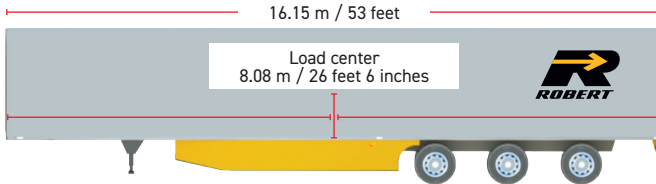

Weight Charts

For normal period and thaw period

Robert.ca

2 axle semi-trailer

Maximum recommended weight inside the semi-trailer / 2 axles :

Semi-trailer	Dry		Heated		Reefer	
	Normal	Thaw	Normal	Thaw	Normal	Thaw
Quebec/Ont/ Maritimes	24,948 kg 55,000 lb	20,865 kg 46,000 lb	24,494 kg 54,000 lb	20,412 kg 45,000 lb	23,814 kg 52,500 lb	19,731 kg 43,500 lb
Intra-Quebec	24,948 kg 55,000 lb	20,865 kg 46,000 lb	24,494 kg 54,000 lb	20,412 kg 45,000 lb	23,814 kg 52,500 lb	19,731 kg 43,500 lb
Intra-Ontario	24,948 kg 55,000 lb	24,948 kg 55,000 lb	24,494 kg 54,000 lb	24,494 kg 54,000 lb	23,814 kg 52,500 lb	23,814 kg 52,500 lb
USA	45,000 lb 20,412 kg	45,000 lb 20,412 kg	44,000 lb 19,958 kg	44,000 lb 19,958 kg	42,500 lb 19,278 kg	42,500 lb 19,278 kg

Including merchandise, wrapping material, pallets and load securing devices.

3 axle semi-trailer

Maximum recommended weight inside the semi-trailer / 3 axles :

Semi-trailer	Dry		Heated		Reefer	
	Normal	Thaw	Normal	Thaw	Normal	Thaw
Quebec/Ont/ Maritimes	30,844 kg 68,000 lb	24,494 kg 54,000 lb	30,391 kg 67,000 lb	24,040 kg 53,000 lb	29,710 kg 65,500 lb	23,360 kg 51,500 lb
Intra-Quebec	30,844 kg 68,000 lb	24,494 kg 54,000 lb	30,391 kg 67,000 lb	24,040 kg 53,000 lb	29,710 kg 65,500 lb	23,360 kg 51,500 lb
Intra-Ontario	30,844 kg 68,000 lb	30,844 kg 68,000 lb	30,391 kg 67,000 lb	30,391 kg 67,000 lb	29,484 kg 65,000 lb	29,484 kg 65,500 lb